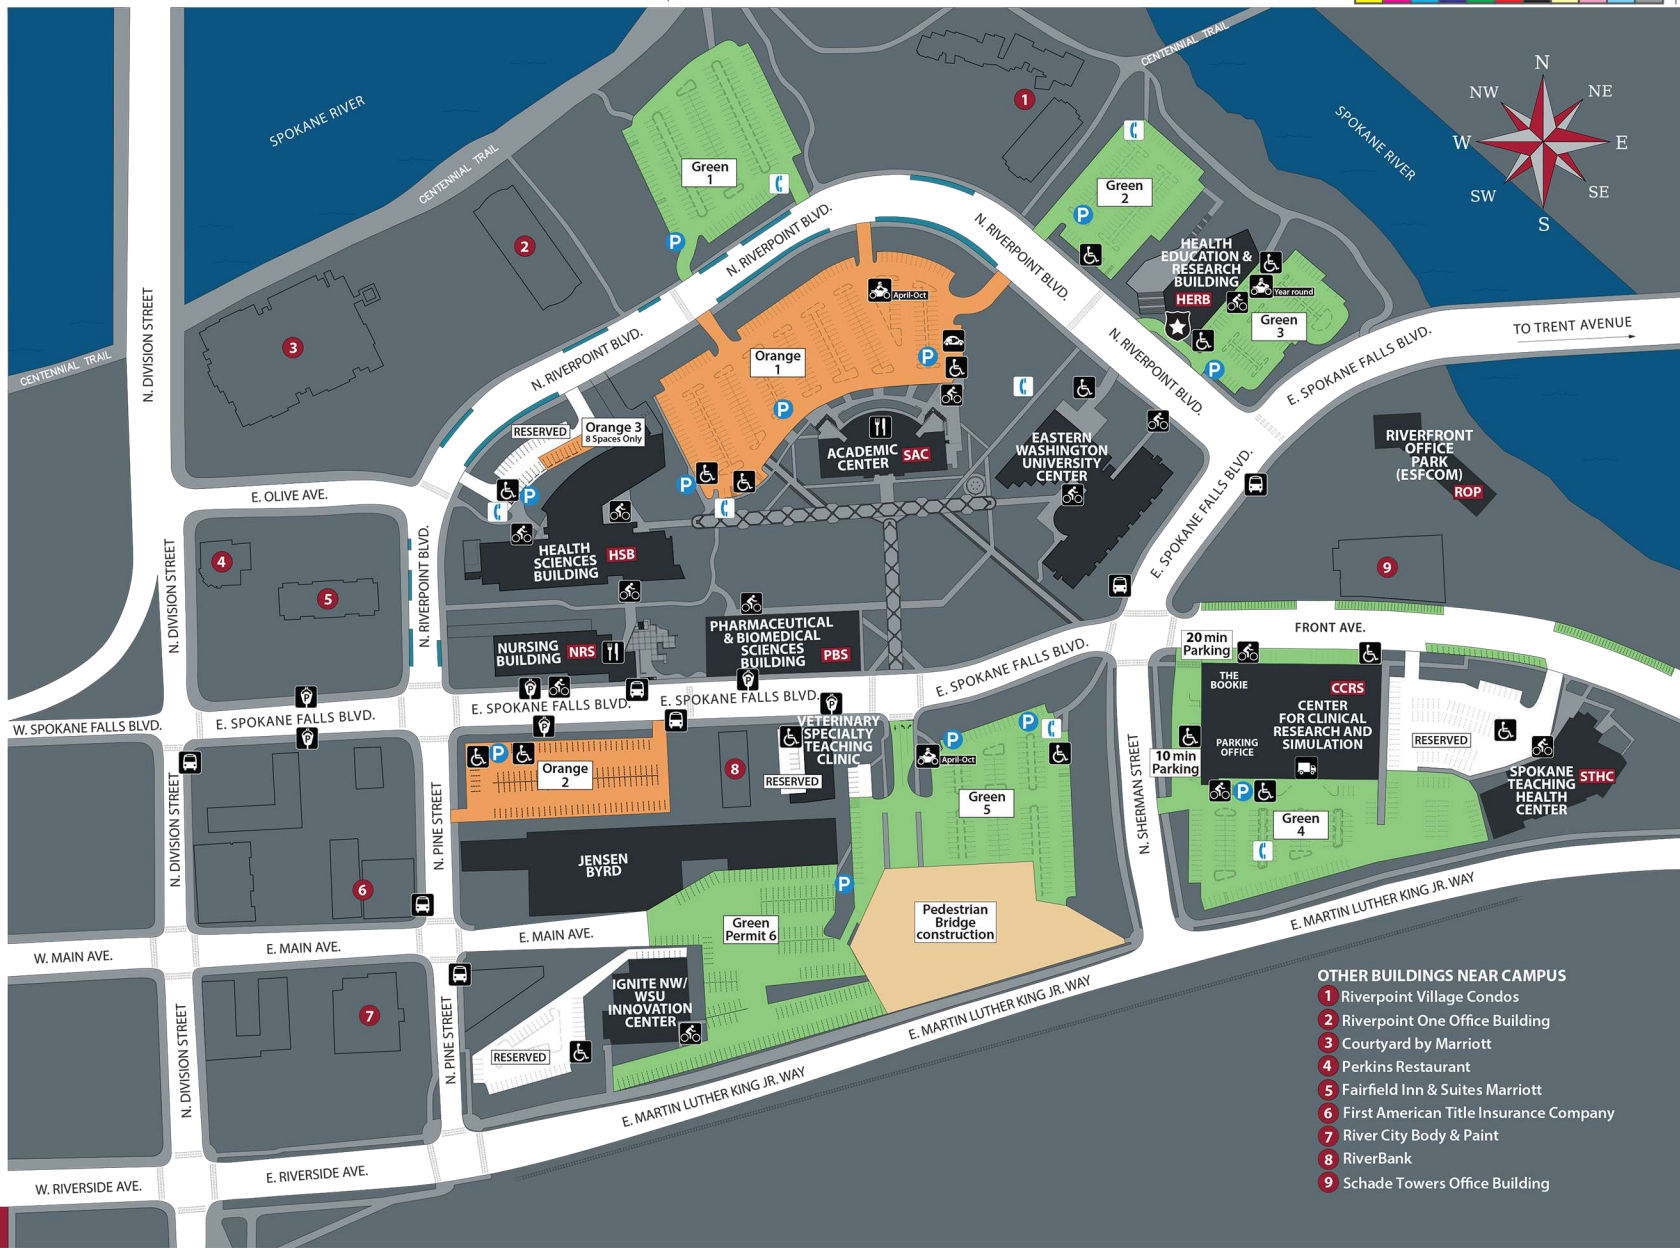

**PHONE NUMBERS**  
 Campus Safety.....509-358-7995  
 Parking.....509-368-6999  
 WSU Spokane.....509-358-7500  
 EWU Spokane.....509-828-1394

- Campus Safety
- Accessible parking
- Bus stop
- Electric car charging station
- Metered parking (2-hour parking)
- Pay Stations/Pay By Plate
- Bike racks
- Motorcycle parking
- Mailing/Shipping/Receiving
- Café
- Campus Safety phones
- Crosswalks
- Patient parking only
- Free parking (1 hr limit)
- Other buildings around campus
- Trails and walking paths
- Other buildings (see menu on right)

15 November, 2017

- OTHER BUILDINGS NEAR CAMPUS**
- 1 Riverpoint Village Condos
  - 2 Riverpoint One Office Building
  - 3 Courtyard by Marriott
  - 4 Perkins Restaurant
  - 5 Fairfield Inn & Suites Marriott
  - 6 First American Title Insurance Company
  - 7 River City Body & Paint
  - 8 RiverBank
  - 9 Schade Towers Office Building